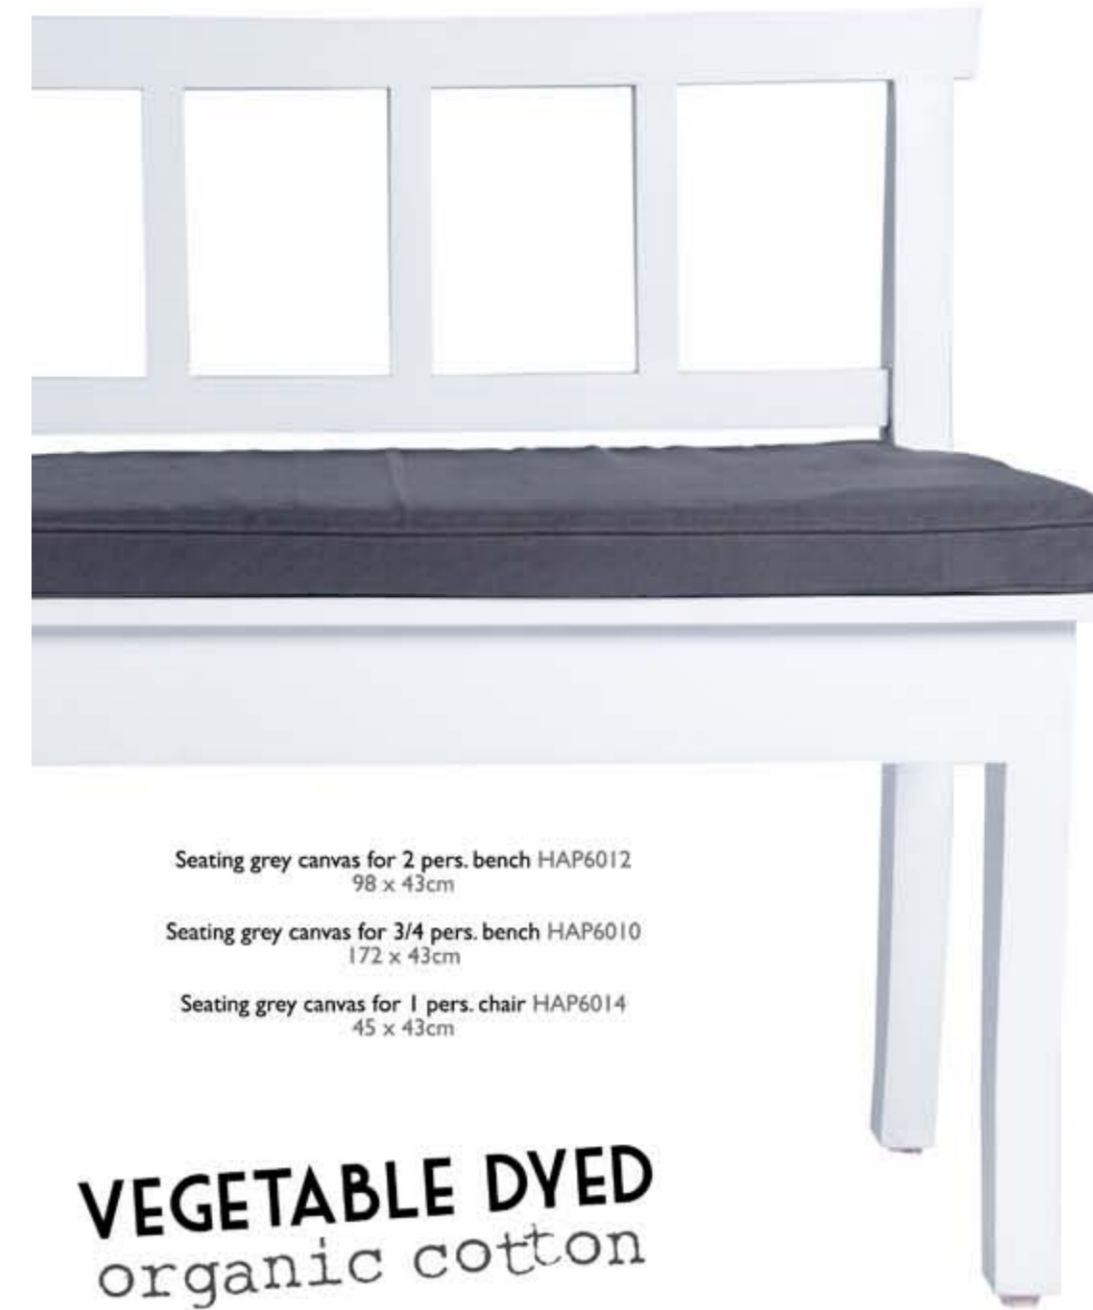

Seating grey canvas for 2 pers. bench HAP6012
98 x 43cm
Seating grey canvas for 3/4 pers. bench HAP6010
172 x 43cm
Seating grey canvas for 1 pers. chair HAP6014
45 x 43cm

VEGETABLE DYED
organic cotton